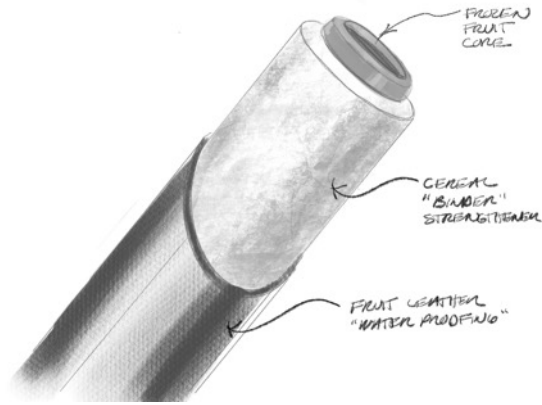

Berry Rush Straws

Add Refreshing Berry Flavor to ANY Drink !

Frozen Fruit Core

Fruit Leather Liner

Cereal Sleeve

Fruit Gummy Whips

Made with Real Michigan Fruit !

Berry Rush Starter Kit:

Make your own
Berry Rush Straws
at home !

Kit includes:

- 9 Berry Rush sleeves
- Core Mold

Add Fruit Puree
and Freeze!

Michigan Design Prize, 2020
Nolan Ilig & Lucas Hines
Surline Middle School
Trisha Ziegler, Instructor

0 1 2

0 1 2 3

MAKE YOUR OWN...

- ① LOAD SCREENS
- ② CLOSE MOLD
- ③ FILL PUREE
- ④ FREEZE
- ⑤ DE-MOLD