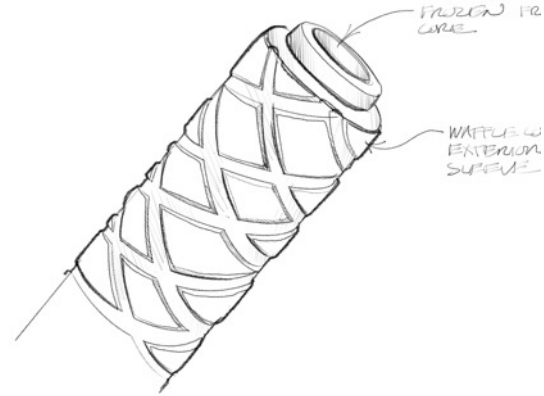

0 1 2

0 1 2 3

MAKE YOUR OWN...

- ① LOAD SCREENS
- ② CLOSE MOLD
- ③ FILL PUREE
- ④ FREEZE
- ⑤ DE-MOLD