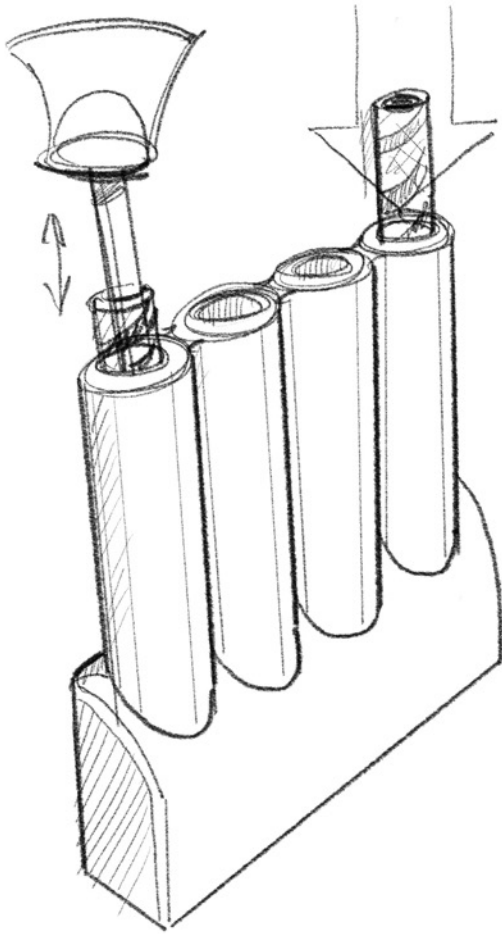

GOLD AWARD

**Nolan Illig
Lucas Hines**

“Berry Straws”

School: **Surline Middle School
West Branch**

Teacher: **Trisha Ziegler**

Mentor: **Evan Carpenter-Crawford**
SUNDBERG FERAR

Design Concept:

Berry Rush Straws are an eco-friendly cooling straw. Berry Rush Straws are an edible drinking straw that cools your drink. Berry Burst Straws are made of any type of fruit or berry and they cool your drink because the berries are frozen.

Berry Rush Straws

Add Refreshing Berry Flavor to ANY Drink !

Frozen Fruit Core

Fruit Leather Liner

Cereal Sleeve

Fruit Gummy Whips

Made with Real Michigan Fruit !

Berry Rush Starter Kit:

Make your own
Berry Rush Straws
at home !

Kit includes:

- 9 Berry Rush sleeves
- Core Mold

Add Fruit Puree
and Freeze!

Michigan Design Prize, 2020
Nolan Ilig & Lucas Hines
Surline Middle School
Trisha Ziegler, Instructor